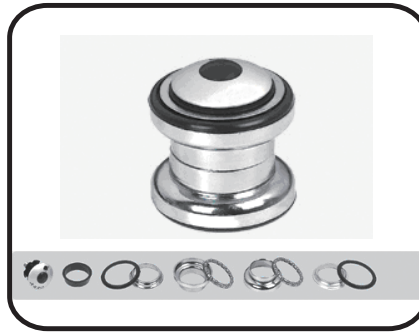

PS-H1

Material: Alloy + Steel, Set of 10pcs
 Size: 1-1/8" Threadless Headset
 Dimensions: 1-1/8" x34x30
 Height: 28.5/Cup Type
 Color: CP/ED
 Weight: 153g
 Components: Ball retainers 5/32" x20x2pcs

PS-H2

Material: Alloy + Steel, Set of 10pcs
 Size: 1" Threadless Headset
 Dimensions: 1" x30x27
 Height: 21.5/Cup Type
 Color: CP/ED
 Weight: 112g
 Components: Ball retainers 5/32" x16x2pcs

PS-H3

Material: Alloy + Steel, Set of 8pcs
 Size: 1-1/4" Threadless Headset
 Dimensions: 1-1/4" x37x33
 Height: 27/Cup Type
 Color: CP/ED
 Weight: 188g
 Components: Ball retainers 5/32" x24x2pcs

PS-H4

Material: Alloy + Steel, Set of 10pcs
 Size: 1" Threadless Headset
 Dimensions: 1" x30x27
 Height: 21.5/Cup Type
 Color: CP/ED
 Weight: 124g
 Components: Ball retainers 5/32" x16x2pcs

PS-H5

Material: Alloy + Steel, Set of 10pcs
 Size: 1-1/8" Threadless Headset
 Dimensions: 1-1/8" x34x30
 Height: 28.5/Cup Type
 Color: CP/ED
 Weight: 163g
 Components: Ball retainers 5/32" x30x2pcs

PS-H6

Material: Steel, Set of 8pcs
 Size: 1" x24T
 Dimensions: $\phi 22.2 \times 30 \times 27$
 Height: 33/Cup Type
 Color: CP/ED
 Weight: 127g
 Components: Ball retainers 5/32" x16x2pcs

PS-H7

Material: Steel, Set of 8pcs
 Size: 1" x24T
 Dimensions: $\phi 21.2 \times 32.5 \times 27$
 Height: 34/Cup Type
 Color: CP/ED
 Weight: 126g
 Components: Ball retainers 5/32" x16x2pcs