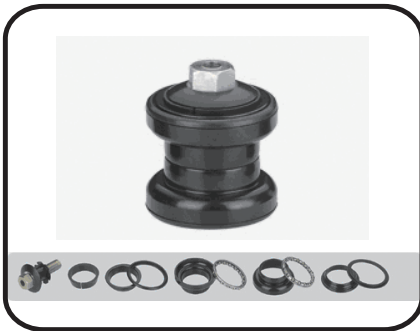

PS-H1

Material: Alloy + Steel, Set of 10pcs
 Size: 1-1/8" Threadless Headset
 Dimensions: 1-1/8" x34x30
 Height: 28.5/Cup Type
 Color: CP/ED
 Weight: 153g
 Components: Ball retainers 5/32" x20x2pcs

PS-H2

Material: Alloy + Steel, Set of 10pcs
 Size: 1" Threadless Headset
 Dimensions: 1" x30x27
 Height: 21.5/Cup Type
 Color: CP/ED
 Weight: 112g
 Components: Ball retainers 5/32" x16x2pcs

PS-H3

Material: Alloy + Steel, Set of 8pcs
 Size: 1-1/4" Threadless Headset
 Dimensions: 1-1/4" x37x33
 Height: 27/Cup Type
 Color: CP/ED
 Weight: 188g
 Components: Ball retainers 5/32" x24x2pcs

PS-H4

Material: Alloy + Steel, Set of 10pcs
 Size: 1" Threadless Headset
 Dimensions: 1" x30x27
 Height: 21.5/Cup Type
 Color: CP/ED
 Weight: 124g
 Components: Ball retainers 5/32" x16x2pcs

PS-H5

Material: Alloy + Steel, Set of 10pcs
 Size: 1-1/8" Threadless Headset
 Dimensions: 1-1/8" x34x30
 Height: 28.5/Cup Type
 Color: CP/ED
 Weight: 163g
 Components: Ball retainers 5/32" x30x2pcs

PS-H6

Material: Steel, Set of 8pcs
 Size: 1" x24T
 Dimensions: $\phi 22.2 \times 30 \times 27$
 Height: 33/Cup Type
 Color: CP/ED
 Weight: 127g
 Components: Ball retainers 5/32" x16x2pcs

PS-H7

Material: Steel, Set of 8pcs
 Size: 1" x24T
 Dimensions: $\phi 21.2 \times 32.5 \times 27$
 Height: 34/Cup Type
 Color: CP/ED
 Weight: 126g
 Components: Ball retainers 5/32" x16x2pcs