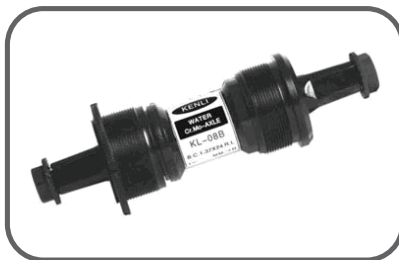

PS-A01

- 1.For BMX
- 2.Material:Steel Nut Type
- 3.Cup:Diam:35/40mm
- 4.Length:153mm、148mm、145mm
- 5.Set:11pcs
- 6.Color:ED/BK

PS-A02

- 1.For BMX.MTB.ATB
- 2.Material:Steel Bole Type
- 3.Thread:7/8×24T L/15/16×24T R
- 4.Cup:Diam:51.5mm Ball retainers:5/16"×9
- 5.Length:153mm、175mm
- 6.Set:14pcs

PS-A03

- 1.For MTB.Road
- 2.Material:Crmo
- 3.Bearings:6002R S
- 4.Thread:1.37"×24T L/R M36×24T R/R
- 5.Color:ED/CP

PS-A04

- 1.For MTB.Road
- 2.Material:Crmo
- 3.Bearings:6002R S
- 4.Thread:1.37"×24T L/R M36×24T R/R
- 5.Color:ED/CP

PS-A05

- 1.For MTB.Road
- 2.Material:Crmo
- 3.Ball Retainers:1/4"×9
- 4.Thread:1.37"×24T L/R M36×24T R/R
- 5.Color:ED/BK

PS-A06

- 1.For Mini-cycle.Tri-cycle
- 2.Material:steel 20#
- 3.Cup:Diam:35mm/40mm
- 4.Set:9pcs
- 5.Color:CP/UCP

PS-RT01

- STEEL
1", 1-1/8"
SPECTRA ROTOR
Die casting anodized alloy & steel rotor
Upper and lower cable sets

PS-RT02

- ALLOY
1", 1-1/8"

PS-Rotor cable

- CABLE
Improved cable design
Cable junctions are black anodized
to match Rotor