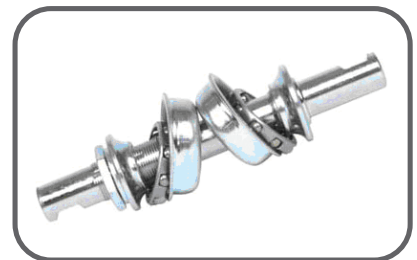

PS-A01

- 1.For BMX
- 2.Material:Steel Nut Type
- 3.Cup:Diam:35/40mm
- 4.Length:153mm、148mm、145mm
- 5.Set:11pcs
- 6.Color:ED/BK

PS-A02

- 1.For BMX.MTB.ATB
- 2.Material:Steel Bole Type
- 3.Thread:7/8×24T L/15/16×24T R
- 4.Cup:Diam:51.5mm Ball retainers:5/16"×9
- 5.Length:153mm、175mm
- 6.Set:14pcs

PS-A03

- 1.For MTB.Road
- 2.Material:Crmo
- 3.Bearings:6002R S
- 4.Thread:1.37"×24T L/R M36×24T R/R
- 5.Color:ED/CP

PS-A04

- 1.For MTB.Road
- 2.Material:Crmo
- 3.Bearings:6002R S
- 4.Thread:1.37"×24T L/R M36×24T R/R
- 5.Color:ED/CP

PS-A05

- 1.For MTB.Road
- 2.Material:Crmo
- 3.Ball Retainers:1/4"×9
- 4.Thread:1.37"×24T L/R M36×24T R/R
- 5.Color:ED/BK

PS-A06

- 1.For Mini-cycle.Tri-cycle
- 2.Material:steel 20#
- 3.Cup:Diam:35mm/40mm
- 4.Set:9pcs
- 5.Color:CP/UCP

PS-RT01

- STEEL
1", 1-1/8"
SPECTRA ROTOR
Die casting anodized alloy & steel rotor
Upper and lower cable sets

PS-RT02

- ALLOY
1", 1-1/8"

PS-Rotor cable

- CABLE
Improved cable design
Cable junctions are black anodized
to match Rotor