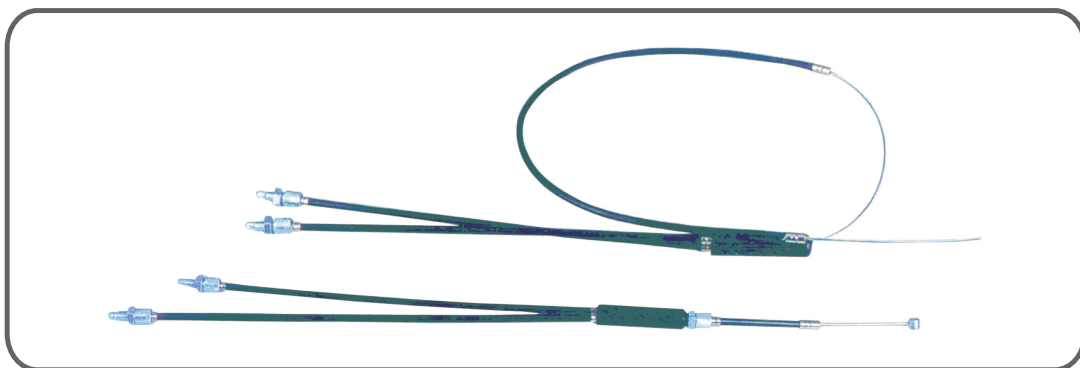

PS-A01

- 1.For BMX
- 2.Material:Steel Nut Type
- 3.Cup:Diam:35/40mm
- 4.Length:153mm、148mm、145mm
- 5.Set:11pcs
- 6.Color:ED/BK

PS-A02

- 1.For BMX.MTB.ATB
- 2.Material:Steel Bole Type
- 3.Thread:7/8×24T L/15/16×24T R
- 4.Cup:Diam:51.5mm Ball retainers:5/16"×9
- 5.Length:153mm、175mm
- 6.Set:14pcs

PS-A03

- 1.For MTB.Road
- 2.Material:Crmo
- 3.Bearings:6002R S
- 4.Thread:1.37"×24T L/R M36×24T R/R
- 5.Color:ED/CP

PS-A04

- 1.For MTB.Road
- 2.Material:Crmo
- 3.Bearings:6002R S
- 4.Thread:1.37"×24T L/R M36×24T R/R
- 5.Color:ED/CP

PS-A05

- 1.For MTB.Road
- 2.Material:Crmo
- 3.Ball Retainers:1/4"×9
- 4.Thread:1.37"×24T L/R M36×24T R/R
- 5.Color:ED/BK

PS-A06

- 1.For Mini-cycle.Tri-cycle
- 2.Material:steel 20#
- 3.Cup:Diam:35mm/40mm
- 4.Set:9pcs
- 5.Color:CP/UCP

PS-RT01

- STEEL
1", 1-1/8"
SPECTRA ROTOR
Die casting anodized alloy & steel rotor
Upper and lower cable sets

PS-RT02

- ALLOY
1", 1-1/8"

PS-Rotor cable

- CABLE
Improved cable design
Cable junctions are black anodized
to match Rotor