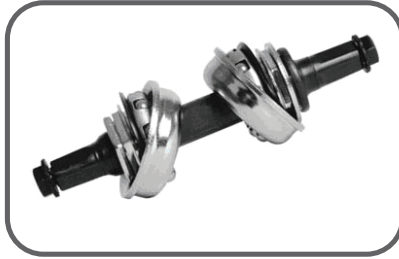

PS-A01

- 1.For BMX
- 2.Material:Steel Nut Type
- 3.Cup:Diam:35/40mm
- 4.Length:153mm、148mm、145mm
- 5.Set:11pcs
- 6.Color:ED/BK

PS-A02

- 1.For BMX.MTB.ATB
- 2.Material:Steel Bole Type
- 3.Thread:7/8×24T L/15/16×24T R
- 4.Cup:Diam:51.5mm Ball retainers:5/16"×9
- 5.Length:153mm、175mm
- 6.Set:14pcs

PS-A03

- 1.For MTB.Road
- 2.Material:Crmo
- 3.Bearings:6002R S
- 4.Thread:1.37"×24T L/R M36×24T R/R
- 5.Color:ED/CP

PS-A04

- 1.For MTB.Road
- 2.Material:Crmo
- 3.Bearings:6002R S
- 4.Thread:1.37"×24T L/R M36×24T R/R
- 5.Color:ED/CP

PS-A05

- 1.For MTB.Road
- 2.Material:Crmo
- 3.Ball Retainers:1/4"×9
- 4.Thread:1.37"×24T L/R M36×24T R/R
- 5.Color:ED/BK

PS-A06

- 1.For Mini-cycle.Tri-cycle
- 2.Material:steel 20#
- 3.Cup:Diam:35mm/40mm
- 4.Set:9pcs
- 5.Color:CP/UCP

PS-RT01

- STEEL
1", 1-1/8"
SPECTRA ROTOR
Die casting anodized alloy & steel rotor
Upper and lower cable sets

PS-RT02

- ALLOY
1", 1-1/8"

PS-Rotor cable

- CABLE
Improved cable design
Cable junctions are black anodized
to match Rotor