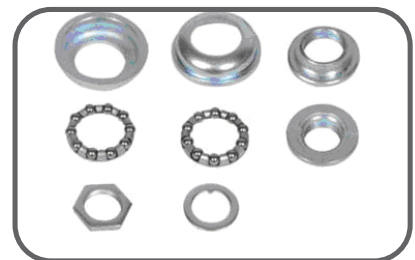

PS-B1

1. Ball retainers: 1/4"×9
2. Thead: 1.37"×24T L/R
3. Set: 5pcs
4. Color: ED/UCP/CP

PS-B2

1. Ball retainers: 1/4"×9
2. Thead: 1.37"×24T L/R
3. Set: 5pcs
4. Color: ED/UCP/CP

PS-B3

1. Ball retainers: 1/4"×9
2. Thead: 1.37"×24T L/R
3. Set: 6pcs
4. Color: ED/UCP/CP

PS-B4

1. Ball retainers: 1/4"×9
2. Thead: 1.37"×24T L/R
3. Set: 6pcs
4. Color: ED/UCP/CP

PS-B5

1. Ball retainers: 1/4"×9
2. Thead: 1.37"×24T L/R
3. Set: 6pcs
4. Color: ED/UCP/CP

PS-B6

1. Ball retainers: 1/4"×9
2. Thead: 1.37"×24T L/R
3. Set: 5pcs
4. Color: ED/UCP/CP

PS-B7

1. Ball retainers: 1/4"×9
2. Thead: 1.37"×24T L/R M36×24TR/R
3. Set: 5pcs
4. Color: ED/UCP/CP

PS-B8

1. Ball retainers: 5/16"×9
2. Cup: φ 51.5mm
3. Thead: 7/8"×24T L 15/16"×24T R
4. Set: 9pcs
5. Color: ED/UCP

PS-B9

1. Ball retainers: 1/4"×10
2. Cup: Diam: 40mm
3. Thead: 3/4"×24T L 11/16"×24T
4. Set: 8pcs
5. Color: CP/UCP