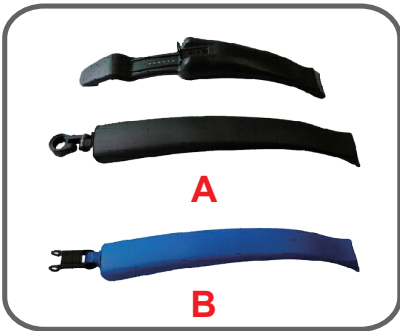

PS-FN15
 SIZE:24"/26"
 MATERIAL:PP

PS-FN16
 SIZE:24"/26"
 MATERIAL:PP

PS-FN17
 SIZE:24"/26"
 MATERIAL:PP

PS-FN18
 SIZE:24"/26"
 MATERIAL:PP

PS-FN19
 SIZE:12"
 MATERIAL:PP

PS-FN20
 SIZE:24"/26"
 MATERIAL:PP

PS-FN21
 SIZE:20"/24"/26"
 MATERIAL:PP

PS-FN22
 SIZE:16"/20"
 MATERIAL:PP

PS-FN23
 SIZE:12"/16"
 MATERIAL:PP

PS-FN24
 SIZE:
 MATERIAL:PP

PS-FN25
 SIZE:24"/26"
 MATERIAL:PP

PS-FN26
 SIZE:16"/20"
 MATERIAL:PP

PS-FN27
 SIZE:24"/26"
 MATERIAL:PP