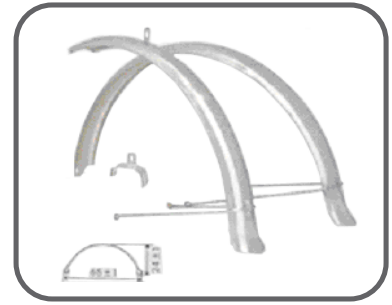

PS-FN S01

Tire:2.125MTB

PS-FN S02

Tire:1.5--1-3/8 700C

PS-FN S03

Tire:1.95-2.125

PS-FN S04

Tire:MTB Beach Cruiser

PS-FN S05

Tire:1.75-2.125

PS-FN S06

Tire:BMX MTB

PS-FN S07

Tire:2.5MTB Beach Cruiser

PS-FN S08

Tire:Bmx/Mtb Beach Cruise