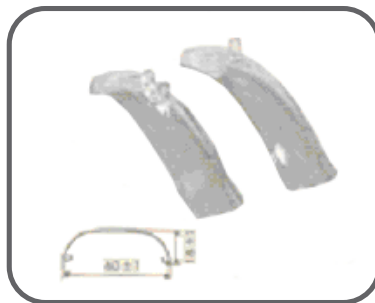

PS-FN S05

Tire:1.75-2.125

PS-FN S06

Tire:BMX MTB

PS-FN S07

Tire:2.5MTB Beach Cruiser

PS-FN S08

Tire:Bmx/Mtb Beach Cruise