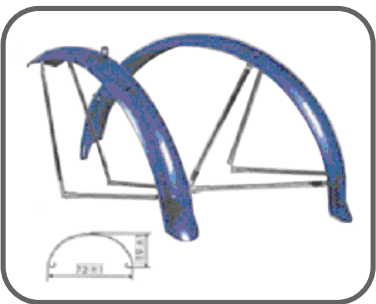

PS-FN S01

Tire:2.125MTB

PS-FN S02

Tire:1.5--1-3/8 700C

PS-FN S03

Tire:1.95-2.125

PS-FN S04

Tire:MTB Beach Cruiser

PS-FN S05

Tire:1.75-2.125

PS-FN S06

Tire:BMX MTB

PS-FN S07

Tire:2.5MTB Beach Cruiser

PS-FN S08

Tire:Bmx/Mtb Beach Cruise