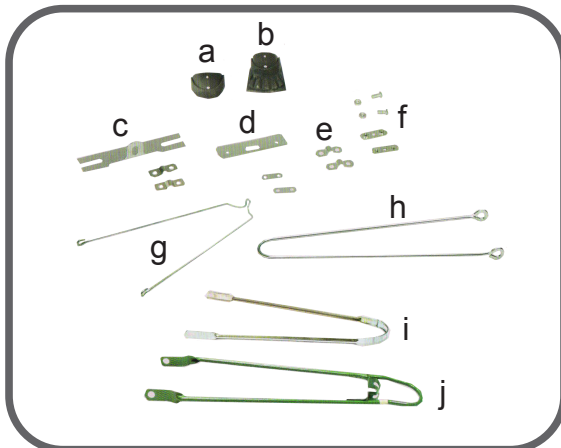

PS-FN S05

Tire:1.75-2.125

PS-FN S06

Tire:BMX MTB

PS-FN S07

Tire:2.5MTB Beach Cruiser

PS-FN S08

Tire:Bmx/Mtb Beach Cruise

PS-FN S09

Tire:Bmx/Mtb Beach Cruise

PS-FN S10

STEEL UCP BLK