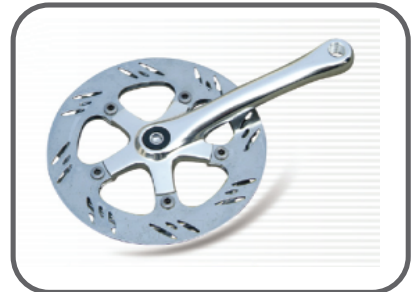

PS-CW09

Length:170mm
Material:Alloy forged 6061-T6
Finish:High polished silver
Outer:42T/40T steel CP
BCD:110
Chain Guard:steel
Chain Line(+/-):43
B.B.Axle:3A/3H