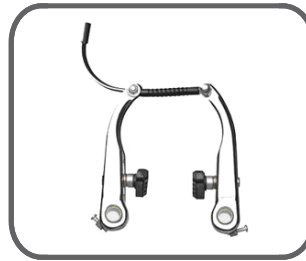

PS-BK01

Material:steel-reinforced resin cantilever-brake,sealed return spring, quick-adjust brake shoe
Rubber Pad:50mm,60mm,
Finish:black,color

PS-BK02

Material:steel-reinforced resin cantilever-brake,sealed return spring, quick-adjust brake shoe
Rubber Pad:50mm,60mm,
Finish:black,color

PS-BK04

Material:steel-reinforced resin cantilever-brake,sealed return spring, quick-adjust brake shoe
Rubber Pad:50mm,60mm,
Finish:black,color

PS-BK06

Material:steel- cantilever-brake sealed return spring,quick-adjust brake shoe
Rubber Pad:50mm,60mm,
Finish:CP,ED,UCP

PS-VBK01

Material:steel-reinforced resin V-brake, dual spring tension adjustment Arm length:110mm or115mm
Rubber Pad:50mm,60mm,70mm,
Finish:blackm,color

PS-VBK02

Material:steel-reinforced resin V-brake, dual spring tension adjustment Arm length:110mm or 115mm
Rubber Pad:50mm,60mm,70mm,
Finish:blackm,color

PS-VBK03

Material:steel-reinforced resin V-brake, dual spring tension adjustment Arm length:110mm
Rubber Pad:50mm,60mm,70mm,
Finish:blackm,color

PS-VBK04

Material:steel-reinforced resin V-brake, dual spring tension adjustment Arm length:110mm
Rubber Pad:50mm,60mm,70mm,
Finish:blackm,color