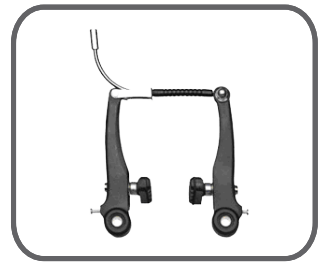

PS-BK01

Material:steel-reinforced resin cantilever-brake,sealed return spring, quick-adjust brake shoe
Rubber Pad:50mm,60mm,
Finish:black,color

PS-BK02

Material:steel-reinforced resin cantilever-brake,sealed return spring, quick-adjust brake shoe
Rubber Pad:50mm,60mm,
Finish:black,color

PS-BK04

Material:steel-reinforced resin cantilever-brake,sealed return spring, quick-adjust brake shoe
Rubber Pad:50mm,60mm,
Finish:black,color

PS-BK06

Material:steel- cantilever-brake sealed return spring,quick-adjust brake shoe
Rubber Pad:50mm,60mm,
Finish:CP,ED,UCP

PS-BK07

Material:Light-alloy cantilever-brake sealed return spring,quick-adjust brake shoe
Rubber Pad:50mm,60mm,
Finish:silver,black,color

PS-BK08

Material:Diecast-alloy cantilever-brake easy installation and low maintenance
Rubber Pad:55mm,60mm,
Finish:silver,black

PS-VBK01

Material:steel-reinforced resin V-brake, dual spring tension adjustment Arm length:110mm or115mm
Rubber Pad:50mm,60mm,70mm,
Finish:blackm,color

PS-VBK02

Material:steel-reinforced resin V-brake, dual spring tension adjustment Arm length:110mm or 115mm
Rubber Pad:50mm,60mm,70mm,
Finish:blackm,color