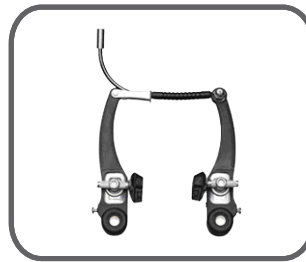

PS-BK01

Material:steel-reinforced resin cantilever-brake,sealed return spring, quick-adjust brake shoe
Rubber Pad:50mm,60mm,
Finish:black,color

PS-BK02

Material:steel-reinforced resin cantilever-brake,sealed return spring, quick-adjust brake shoe
Rubber Pad:50mm,60mm,
Finish:black,color

PS-BK04

Material:steel-reinforced resin cantilever-brake,sealed return spring, quick-adjust brake shoe
Rubber Pad:50mm,60mm,
Finish:black,color

PS-BK06

Material:steel- cantilever-brake sealed return spring,quick-adjust brake shoe
Rubber Pad:50mm,60mm,
Finish:CP,ED,UCP

PS-BK07

Material:Light-alloy cantilever-brake sealed return spring,quick-adjust brake shoe
Rubber Pad:50mm,60mm,
Finish:silver,black,color

PS-BK08

Material:Diecast-alloy cantilever-brake easy installation and low maintenance
Rubber Pad:55mm,60mm,
Finish:silver,black

PS-VBK01

Material:steel-reinforced resin V-brake, dual spring tension adjustment Arm length:110mm or115mm
Rubber Pad:50mm,60mm,70mm,
Finish:blackm,color

PS-VBK02

Material:steel-reinforced resin V-brake, dual spring tension adjustment Arm length:110mm or 115mm
Rubber Pad:50mm,60mm,70mm,
Finish:blackm,color