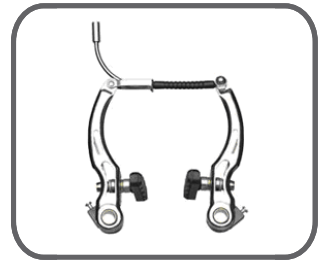

PS-BK01

Material:steel-reinforced resin cantilever-brake,sealed return spring, quick-adjust brake shoe
Rubber Pad:50mm,60mm,
Finish:black,color

PS-BK02

Material:steel-reinforced resin cantilever-brake,sealed return spring, quick-adjust brake shoe
Rubber Pad:50mm,60mm,
Finish:black,color

PS-BK04

Material:steel-reinforced resin cantilever-brake,sealed return spring, quick-adjust brake shoe
Rubber Pad:50mm,60mm,
Finish:black,color

PS-BK06

Material:steel- cantilever-brake sealed return spring,quick-adjust brake shoe
Rubber Pad:50mm,60mm,
Finish:CP,ED,UCP

PS-VBK03

Material:steel-reinforced resin V-brake, dual spring tension adjustment Arm length:110mm
Rubber Pad:50mm,60mm,70mm,
Finish:blackm,color

PS-VBK04

Material:steel-reinforced resin V-brake, dual spring tension adjustment Arm length:110mm
Rubber Pad:50mm,60mm,70mm,
Finish:blackm,color

PS-VBK05

Material:steel V-brake, dual spring tension adjustment Arm length:110mm or115mm
Rubber Pad:50mm,60mm,70mm,
Finish:CP,ED,Color

PS-VBK06

Material:steel V-brake, dual spring tension adjustment Arm length:102mm or 115mm
Rubber Pad:50mm,60mm,70mm,
Finish:CP,ED,Color