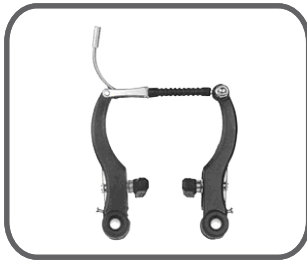

PS-BK01

Material:steel-reinforced resin cantilever-brake,sealed return spring, quick-adjust brake shoe
Rubber Pad:50mm,60mm,
Finish:black,color

PS-BK02

Material:steel-reinforced resin cantilever-brake,sealed return spring, quick-adjust brake shoe
Rubber Pad:50mm,60mm,
Finish:black,color

PS-BK04

Material:steel-reinforced resin cantilever-brake,sealed return spring, quick-adjust brake shoe
Rubber Pad:50mm,60mm,
Finish:black,color

PS-BK06

Material:steel- cantilever-brake sealed return spring,quick-adjust brake shoe
Rubber Pad:50mm,60mm,
Finish:CP,ED,UCP

PS-BK07

Material:Light-alloy cantilever-brake sealed return spring,quick-adjust brake shoe
Rubber Pad:50mm,60mm,
Finish:silver,black,color

PS-BK08

Material:Diecast-alloy cantilever-brake easy installation and low maintenance
Rubber Pad:55mm,60mm,
Finish:silver,black

PS-VBK01

Material:steel-reinforced resin V-brake, dual spring tension adjustment Arm length:110mm or115mm
Rubber Pad:50mm,60mm,70mm,
Finish:blackm,color

PS-VBK02

Material:steel-reinforced resin V-brake, dual spring tension adjustment Arm length:110mm or 115mm
Rubber Pad:50mm,60mm,70mm,
Finish:blackm,color