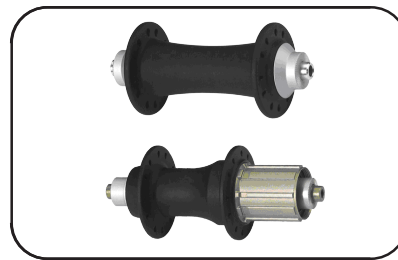

**PS-HB013**

Shell: Steel  
Spoke Hole: 28H 36H  
Axle: 3/8" S45C  
O.L.D.: (F)93 100 (R) 126 130 135  
Finish: CP ED

**PS-HB014**

Shell: Alloy  
Spoke Hole: 28H 32H 36H  
Axle: 3/8" S45C  
O.L.D.: (F) 100,QR (R) 126,130,135,QR  
Color: Silver Red Yellow Blue Black Purple

**PS-HB017**

Shell: Alloy  
Spoke Hole: 36H 48H 68H 72H  
Axle: 3/8" S45C  
O.L.D.: (F) 100 (R) 114  
Color: Silver Red Yellow Blue Black Purple

**PS-HB018**

Shell: Alloy  
Spoke Hole: 48H 68H  
Axle: 3/8" S45C  
O.L.D.: (F)100 (R)110 140  
Color: Silver Red Yellow Blue Black Purple

**PS-HB019**

Shell: Alloy  
Spoke Hole: 28H 32H 36H  
Color: Silver Red Yellow Blue Black Purple

**PS-HB020**

Shell: Alloy  
Spoke Hole: 36H  
Axle Length: (F,QR)108 (R,QR)145  
O.L.D.: (F)100 (R)135  
Color: Silver

**HB021**

Shell: Alloy  
Spoke Holes: 28H 32H 36H  
Axle: 3/8"  
O.L.D.: F: 100 R :130 135  
Color: Silver Red Yellow Blue Black Purple

**PS-HB022**

Shell: Alloy  
Spoke Holes: 28H 32H 36H  
Axle: 3/8"  
O.L.D.: F: 100 R :130 135  
Color: Silver Red Yellow Blue Black Purple