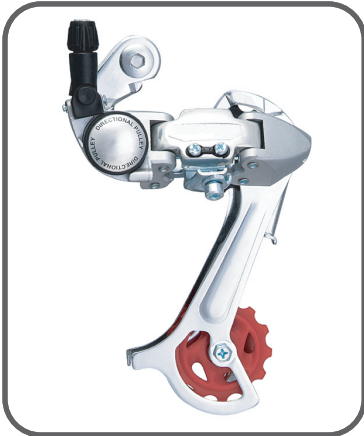

**PS-RD01**

index rear derailleur, short cage,  
feature: steel  
capacity: 15t  
tyre tread: 47mm

**PS-RD02**

index rear derailleur, long cage,  
feature: steel/resin  
capacity: 43t  
tyre tread: 65mm

**PS-RD04**

index rear derailleur, short cage,  
feature: aluminum alloy/steel/resin  
capacity: 43t  
tyre tread: 65mm

**PS-RD05**

index rear derailleur, long cage,  
feature: aluminum alloy/steel/resin  
capacity: 43t  
tyre tread: 95mm

**PS-RD06**

index rear derailleur, long cage,  
feature: steel/resin  
capacity: 43t  
tyre tread: 95mm

**PS-RD07**

index rear derailleur, short cage,  
feature: steel  
capacity: 28t  
tyre tread: 65mm

**PS-RD08**

index rear derailleur, long cage,  
feature: steel  
capacity: 43t  
tyre tread: 95mm

**PS-RD09**

index rear derailleur, long cage,  
feature: steel  
capacity: 36t  
tyre tread: 75mm

**PS-RD10**

fiction rear derailleur, long cage,  
feature: steel  
capacity: 36t  
tyre tread: 75mm