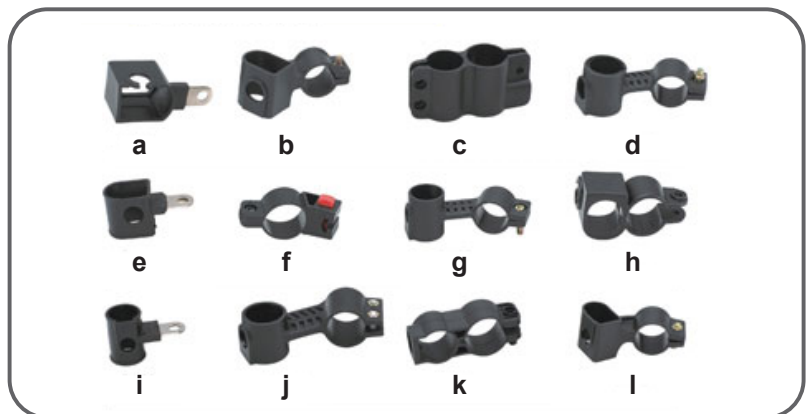

PS-LK09

∅ 6x90/120mm

PS-LK10

∅ 3.5x60/120mm

PS-LK11

∅ 22x100/120/150mm

PS-LK12

LOCK BRACKET 10mm

LOCK BRACKET