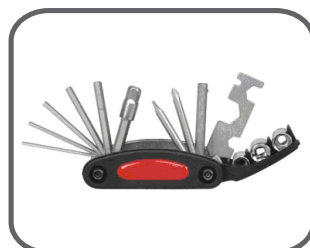

**PS-TL09**

10/11/12/13/14/15G  
Forged "0" spoke adjuster

**PS-TL10**

12/14/15G  
"0" spoke adjuster

**PS-TL11**

- 1、 Model:KL-9700  
8-way spanner
- 2、 Model:KL-9700A  
16-way spanner

**PS-TL12**

Hub conespanner  
A:13/14/15/16mm  
B:14/15mm

**PS-TL13**

"Y"box wrench  
8/9/10mm  
11/13/14mm

**PS-TL14**

"Y"hex key wrench

**PS-TL15**

"Y"hex key wrench  
4/5/6mmh

**PS-TL16**

- 1、 ITEM:ALLEN KEY WRENCH SET WITH RING
- 2、 SIZE:6-Hex:2,3,4,5,6MM

**PS-TL17**

- 1、 ITEM:HEX KEY WRENCH
- 2、 SIZE:10-Hex:1.5,2,2.5,3,4, 5,5.5,6,8,10MM

**PS-TL18**

- 1、 ITEM:16 IN FOLDING BLCYCLE TOOL SET
- 2、 SIZE:7-Hex:2,2.5,3,4,5,6,8MM
- 2-Screwdriver:2.5
- 3-Socket:8,9,10MM
- 3-Open Wrench:8,10,15MM
- 1-Spoke Wrench:14GE

**PS-TL19**

- 1、 ITEM:7 IN FOLDING BLCYCLE TOOL SET
- 2、 SIZE:5-Hex:2,3,4,5,6MM
- 2-Screwdriver:2.5

**PS-TL20**

Hex key wrench  
1.5mm、2mm、2.5mm、3mm、 4mm、5mm、5.5mm、6mm、 8mm、10mm、12mm、14mm