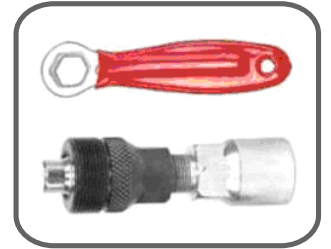

**PS-TL05**

- 1、 ITEM:HEX KEY WRENCH
- 2、 SIZE:10-Hex:2,2.5,3,4,4.5, 5,5.5,6,8,10MM

**PS-TL06**

Multi-purpose tool kit

**PS-TL07**

Chain rivet extractor

**PS-TL08**

Cotterless crank tool

**PS-TL09**

10/11/12/13/14/15G  
Forged "0" spoke adjuster

**PS-TL10**

12/14/15G  
"0" spoke adjuster

**PS-TL11**

- 1、 Model:KL-9700  
8-way spanner
- 2、 Model:KL-9700A  
16-way spanner

**PS-TL12**

Hub conespanner  
A:13/14/15/16mm  
B:14/15mm

**PS-TL13**

"Y"box wrench  
8/9/10mm  
11/13/14mm

**PS-TL14**

"Y"hex key wrench

**PS-TL15**

"Y"hex key wrench  
4/5/6mmh

**PS-TL16**

- 1、 ITEM:ALLEN KEY WRENCH SET WITH RING
- 2、 SIZE:6-Hex:2,3,4,5,6MM

**PS-TL17**

- 1、 ITEM:HEX KEY WRENCH
- 2、 SIZE:10-Hex:1.5,2,2.5,3,4, 5,5.5,6,8,10MM

**PS-TL18**

- 1、 ITEM:16 IN FOLDING BLCYCLE TOOL SET
- 2、 SIZE:7-Hex:2,2.5,3,4,5,6,8MM
- 2-Screwdriver:2.5
- 3-Socket:8,9,10MM
- 3-Open Wrench:8,10,15MM
- 1-Spoke Wrench:14GE