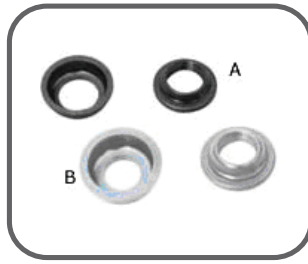

PS-01

Size:A 5/16" Front flange cup
Size:B 3/8" Rear flange cup

PS-02

Size:3/8" Front/Rear flange cup

PS-03

Size:3/8" Rear hub cone

PS-04

Size:A Rear lock nut 3/8"
Size:B Front/Rear hub nut 5/16" / 3/8"

PS-05

Size:3/8" Rear hub cone

PS-06

Size:5/16" Front hub cone

PS-07

Size:3/8" Front/Rear nut and washer

PS-08

Size:3/8"x10-16 Hub spacer

FRONT/REAR AXLE SET

PS-09

Size: 5/16"x130mm
Size: 3/8"x140mm
Size: 3/8"x170mm

PS-10

Size: 5/16"x130mm
Size: 3/8"x140mm
Size: 3/8"x170mm

PS-11

Front/Rear axle set
Size: 5/16"x130mm
Size: 3/8"x140mm

PS-12

Size: 3/8"x175mm
Size: 3/8"x175mm
Size: 3/8"x175mm

PS-13

F.Axle: 108
R.Axle: 136 140 145
Finish: Ucp Bk

PS-14

F.Axle: 125-145
R.Axle: 150-190
Finish: Ucp Bk