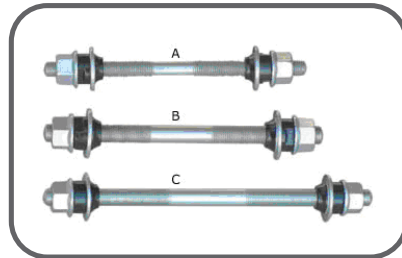

PS-01

Size:A 5/16" Front flange cup
Size:B 3/8" Rear flange cup

PS-02

Size:3/8" Front/Rear flange cup

PS-03

Size:3/8" Rear hub cone

PS-04

Size:A Rear lock nut 3/8"
Size:B Front/Rear hub nut 5/16" / 3/8"

PS-05

Size:3/8" Rear hub cone

PS-06

Size:5/16" Front hub cone

PS-07

Size:3/8" Front/Rear nut and washer

PS-08

Size:3/8"x10-16 Hub spacer

FRONT/REAR AXLE SET

PS-09

Size: 5/16"x130mm
Size: 3/8"x140mm
Size: 3/8"x170mm

PS-10

Size: 5/16"x130mm
Size: 3/8"x140mm
Size: 3/8"x170mm

PS-11

Front/Rear axle set
Size: 5/16"x130mm
Size: 3/8"x140mm

PS-12

Size: 3/8"x175mm
Size: 3/8"x175mm
Size: 3/8"x175mm

PS-13

F.Axle: 108
R.Axle: 136 140 145
Finish: Ucp Bk

PS-14

F.Axle: 125-145
R.Axle: 150-190
Finish: Ucp Bk