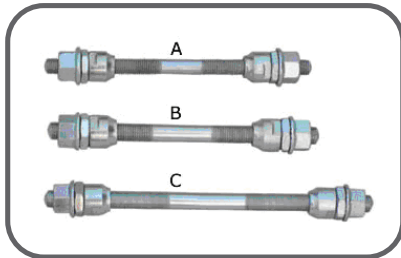

PS-01

Size:A 5/16" Front flange cup
Size:B 3/8" Rear flange cup

PS-02

Size:3/8" Front/Rear flange cup

PS-03

Size:3/8" Rear hub cone

PS-04

Size:A Rear lock nut 3/8"
Size:B Front/Rear hub nut 5/16" / 3/8"

PS-05

Size:3/8" Rear hub cone

PS-06

Size:5/16" Front hub cone

PS-07

Size:3/8" Front/Rear nut and washer

PS-08

Size:3/8"x10-16 Hub spacer

FRONT/REAR AXLE SET

PS-09

Size: 5/16"x130mm
Size: 3/8"x140mm
Size: 3/8"x170mm

PS-10

Size: 5/16"x130mm
Size: 3/8"x140mm
Size: 3/8"x170mm

PS-11

Front/Rear axle set
Size: 5/16"x130mm
Size: 3/8"x140mm

PS-12