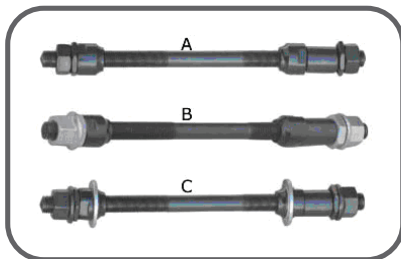

FRONT/REAR AXLE SET

PS-09

Size: 5/16"x130mm
Size: 3/8"x140mm
Size: 3/8"x170mm

PS-10

Size: 5/16"x130mm
Size: 3/8"x140mm
Size: 3/8"x170mm

PS-11

Front/Rear axle set
Size: 5/16"x130mm
Size: 3/8"x140mm

PS-12

Size: 3/8"x175mm
Size: 3/8"x175mm
Size: 3/8"x175mm

PS-13

F.Axle: 108
R.Axle: 136 140 145
Finish: Ucp Bk

PS-14

F.Axle: 125-145
R.Axle: 150-190
Finish: Ucp Bk